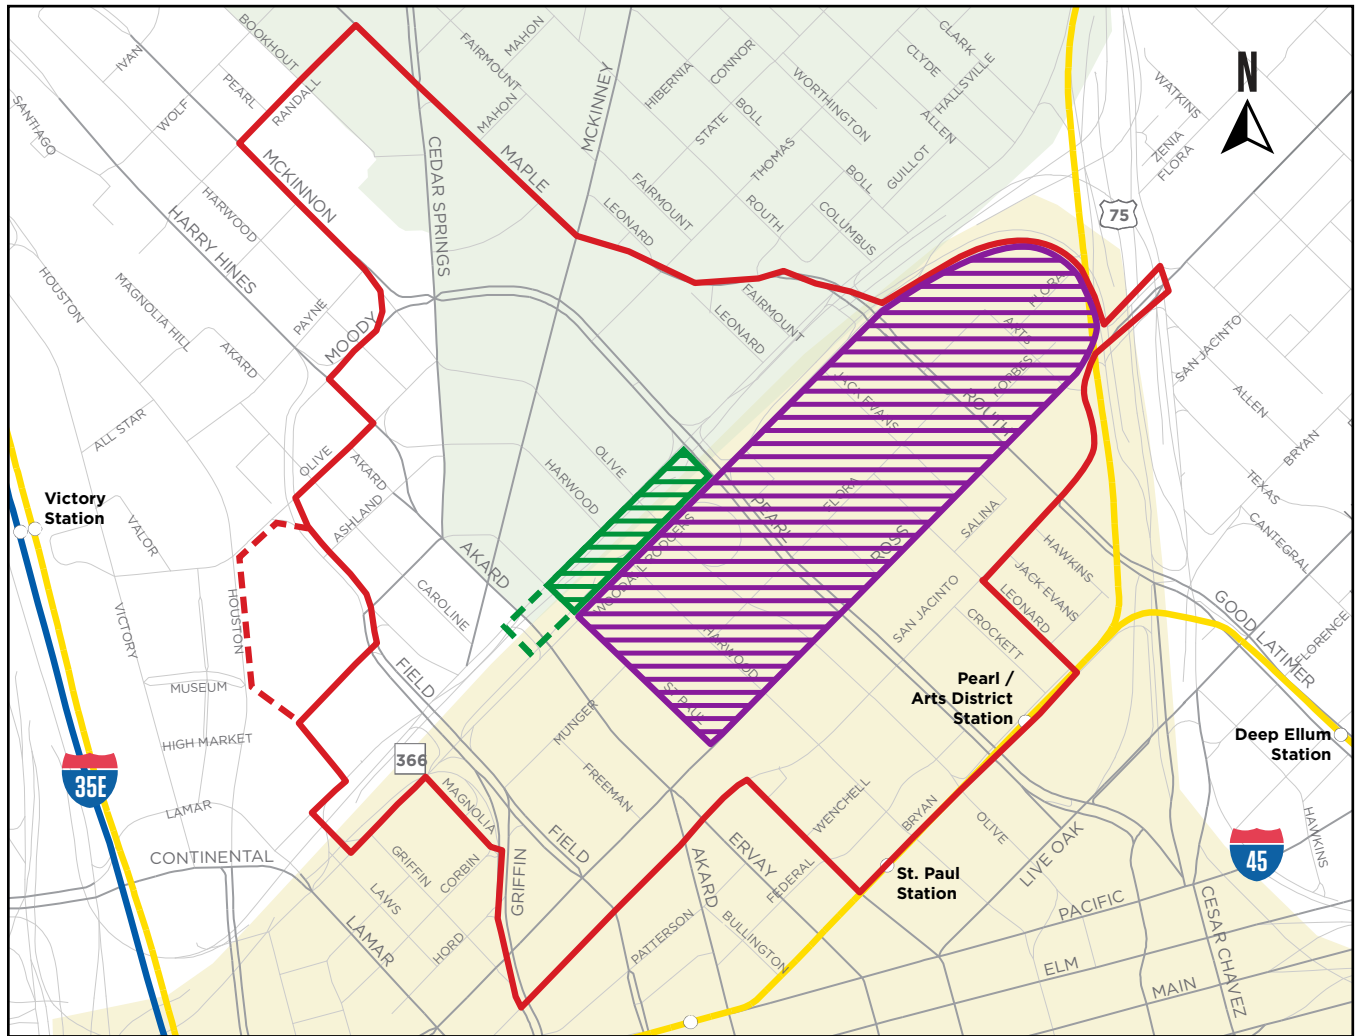

# MAP

- Klyde Warren Park | Dallas Arts District Public Improvement District
- Proposed Expanded Boundaries of Klyde Warren Park | Dallas Arts District Public Improvement District (One property - 2323 N. Field Street)
- Klyde Warren Park
- Klyde Warren Park Phase 2.0
- Dallas Arts District
- Uptown Public Improvement District
- Downtown Improvement District
- Dallas Area Rapid Transit
- Trinity Railway Express